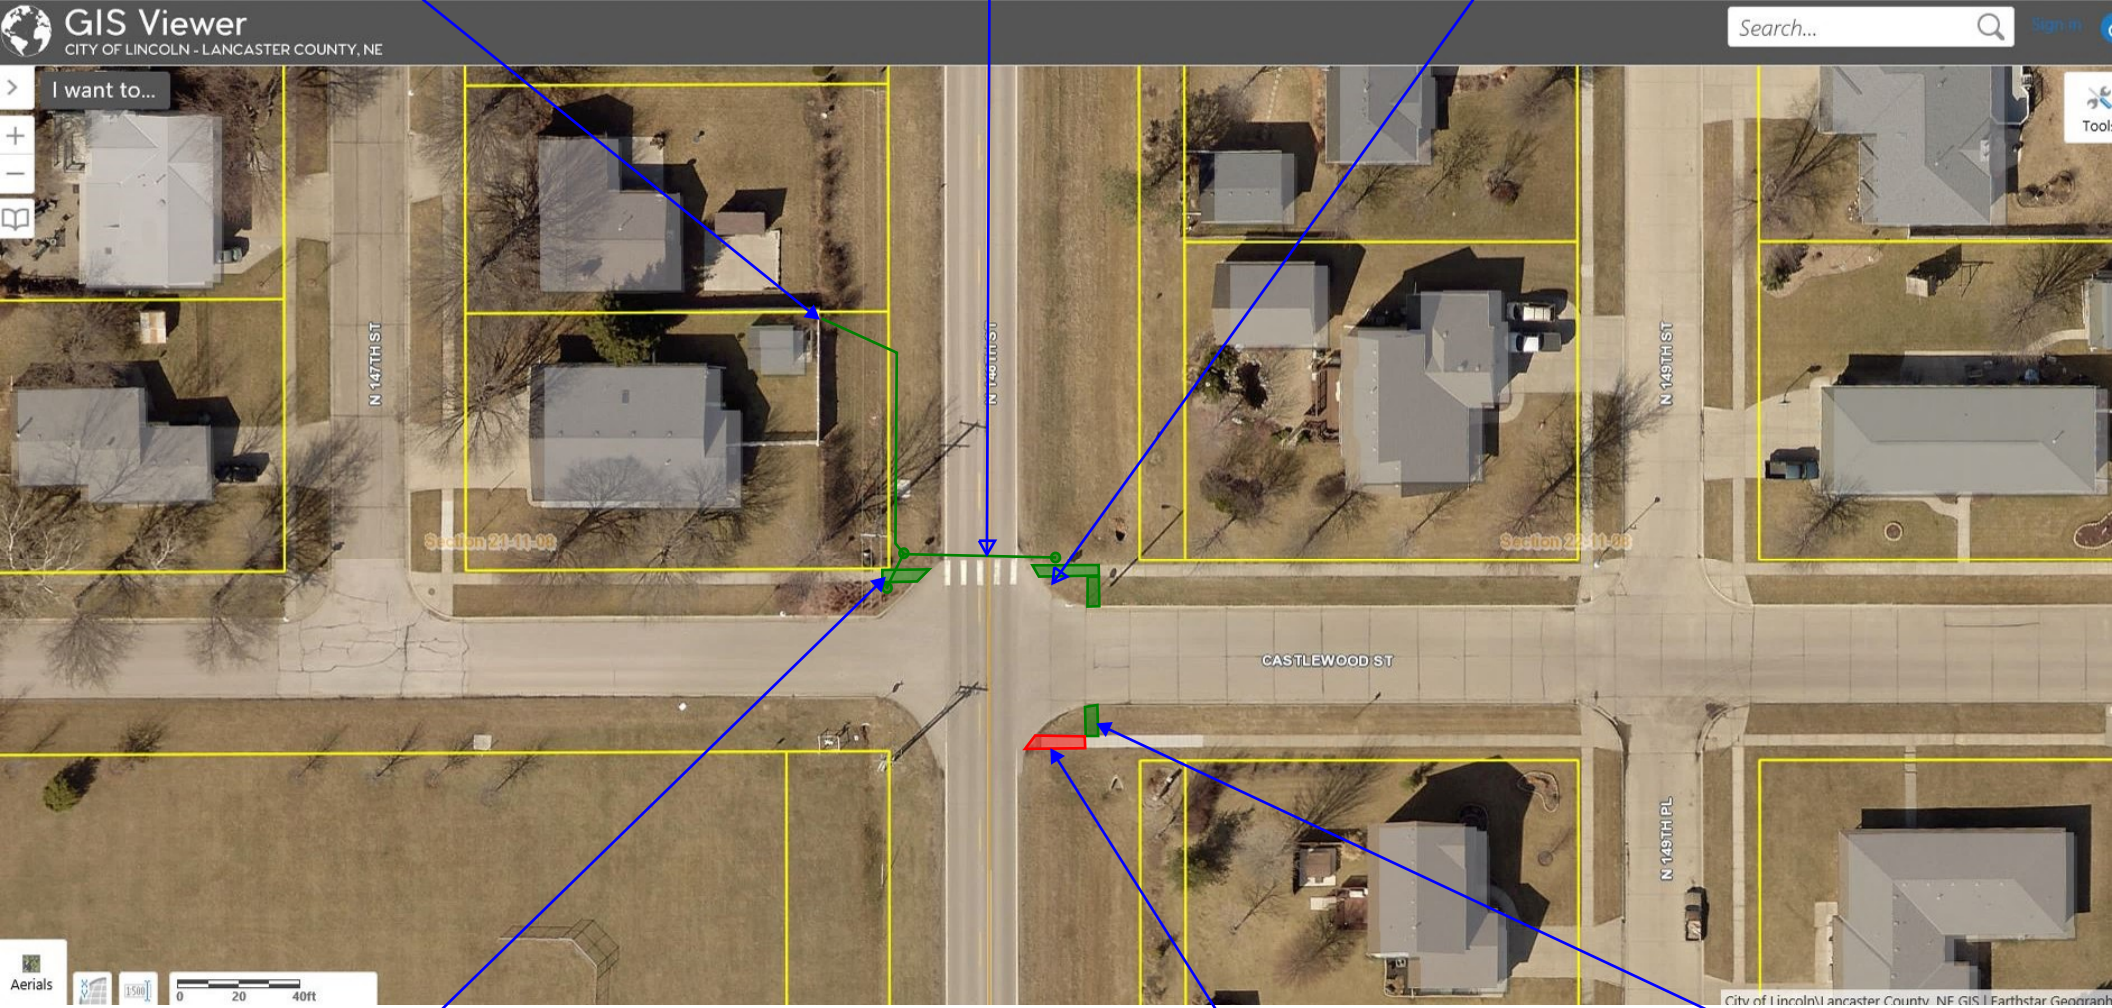

N 148th Street & Castlewood Street

LES power

Conduit path (typical)

Remove pedestrian crossing sign
(both sides of 148th)

Remove and replace sidewalk
with ramps and warning panels
(both sides of 148th)

Remove sidewalk

New sidewalk and ramps
(both sides of Castlewood)