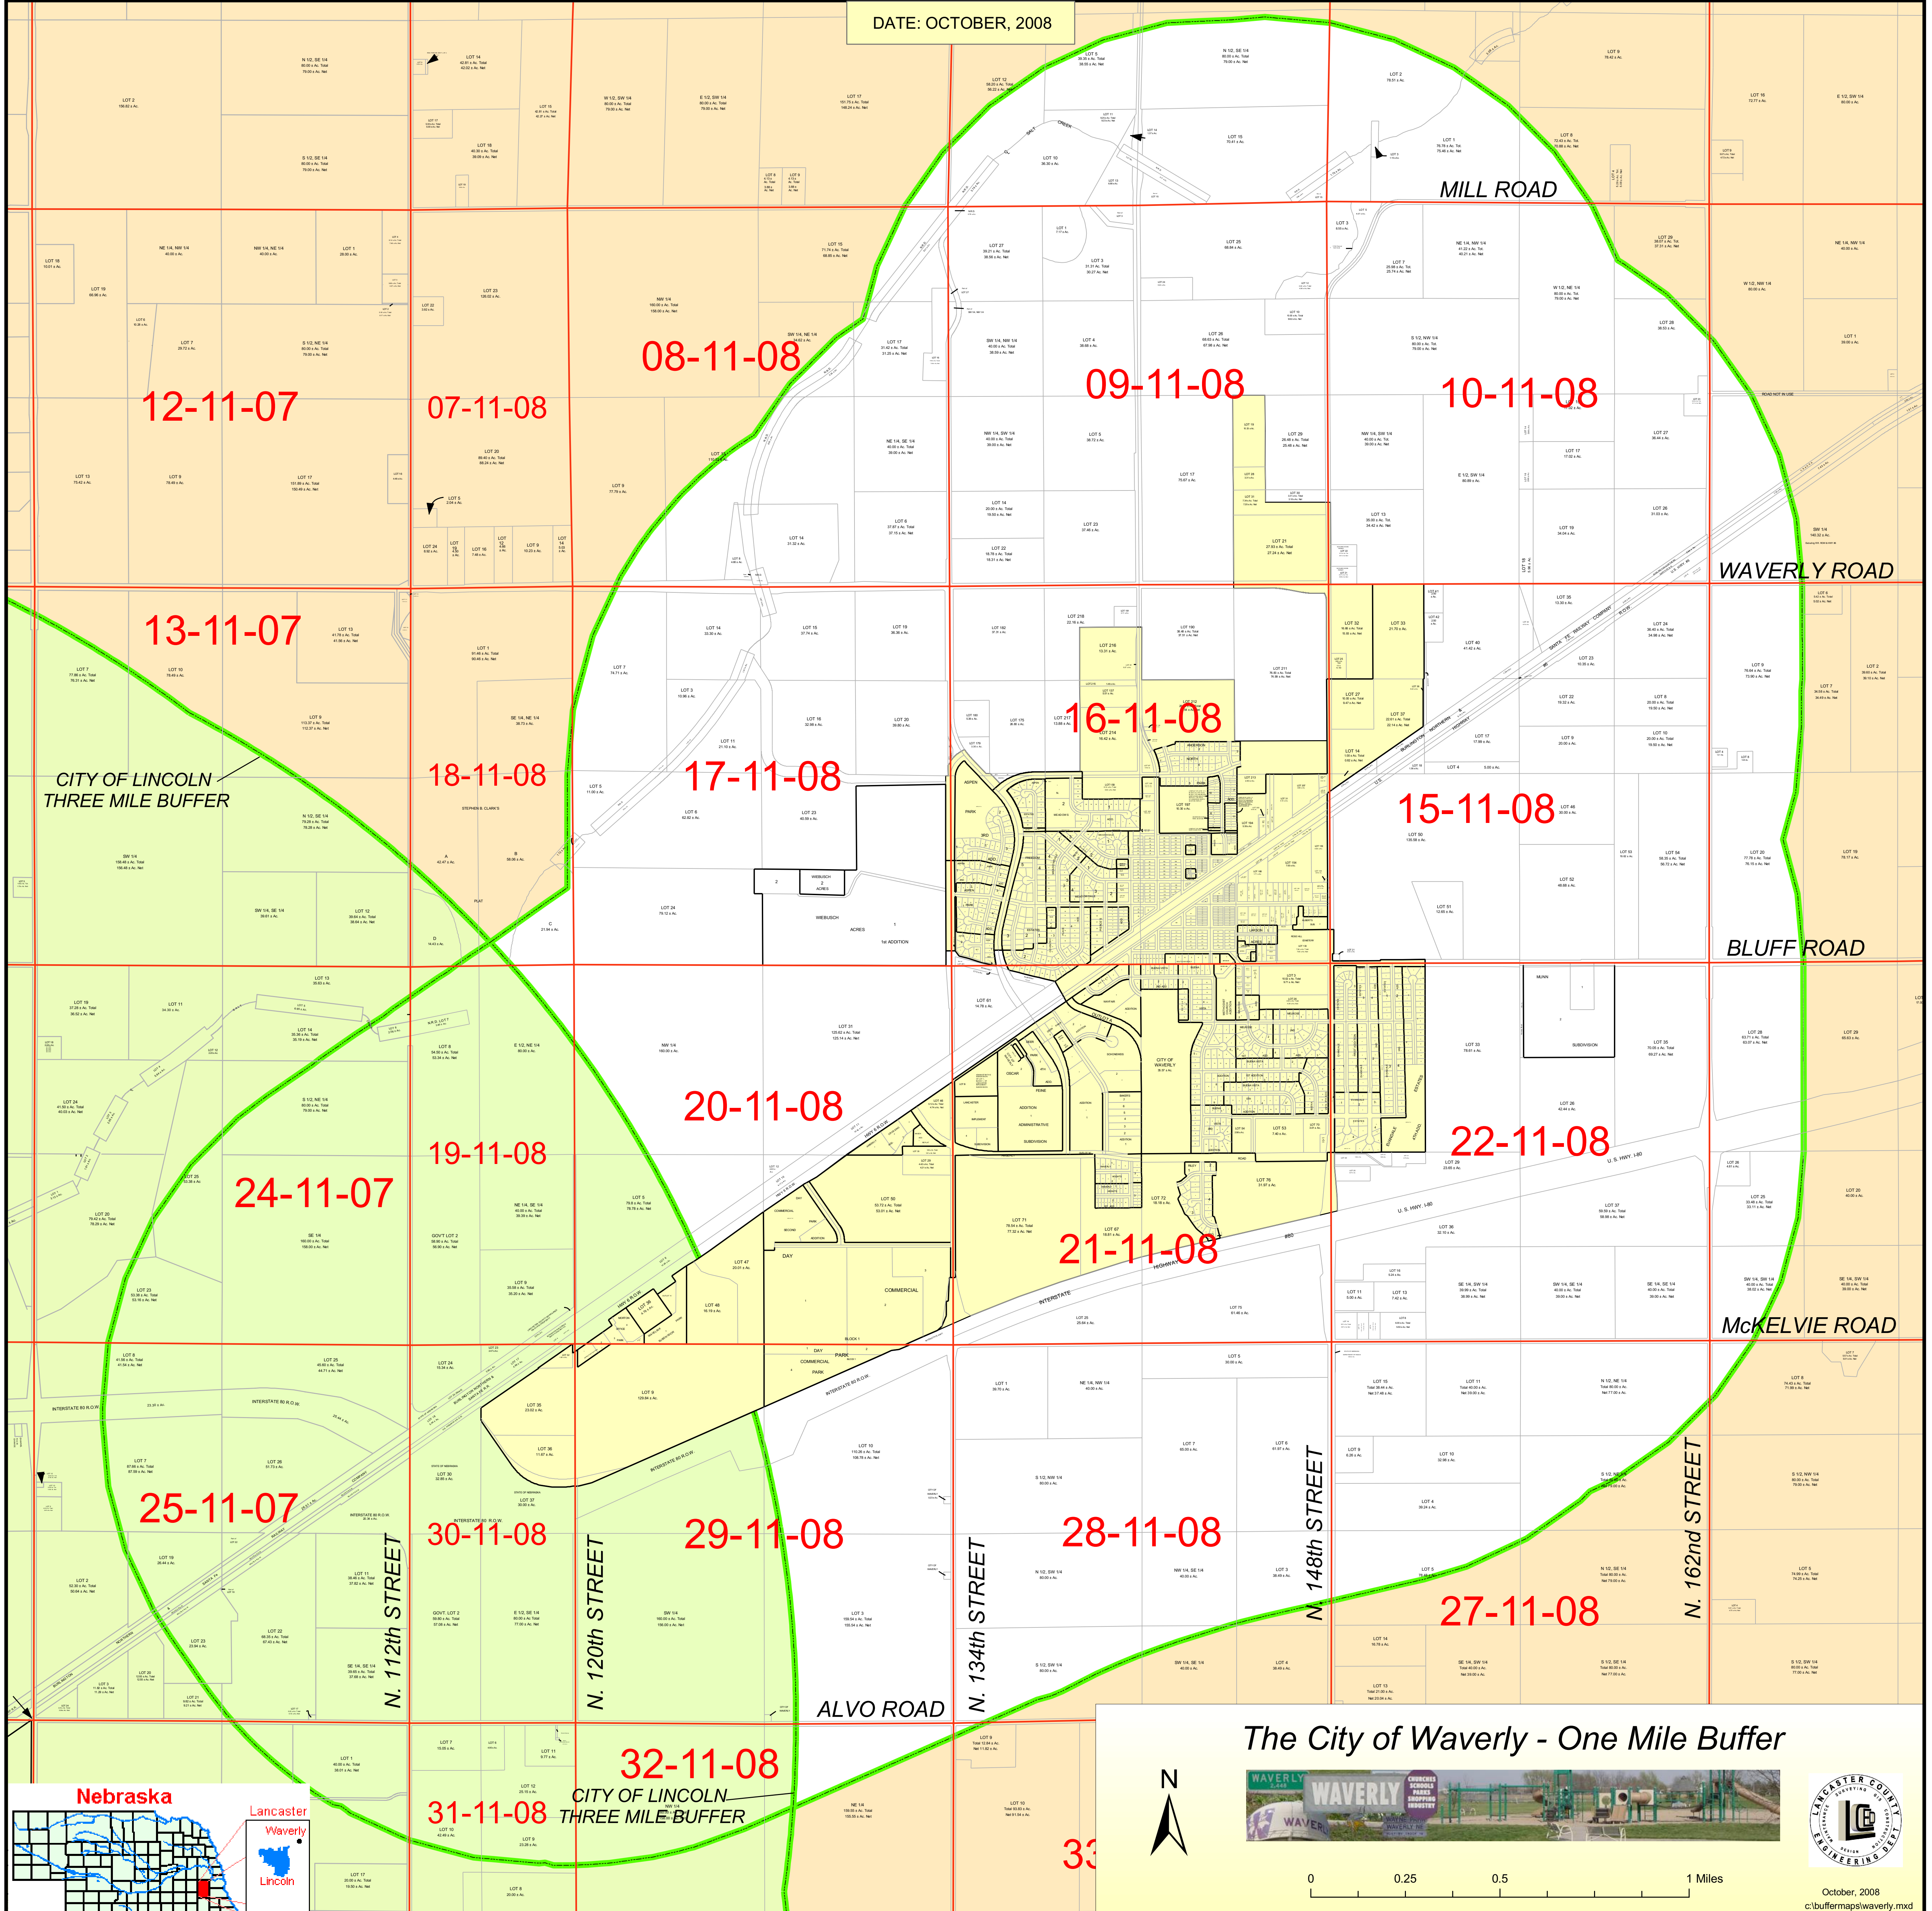

DATE: OCTOBER, 2008

The City of Waverly - One Mile Buffer